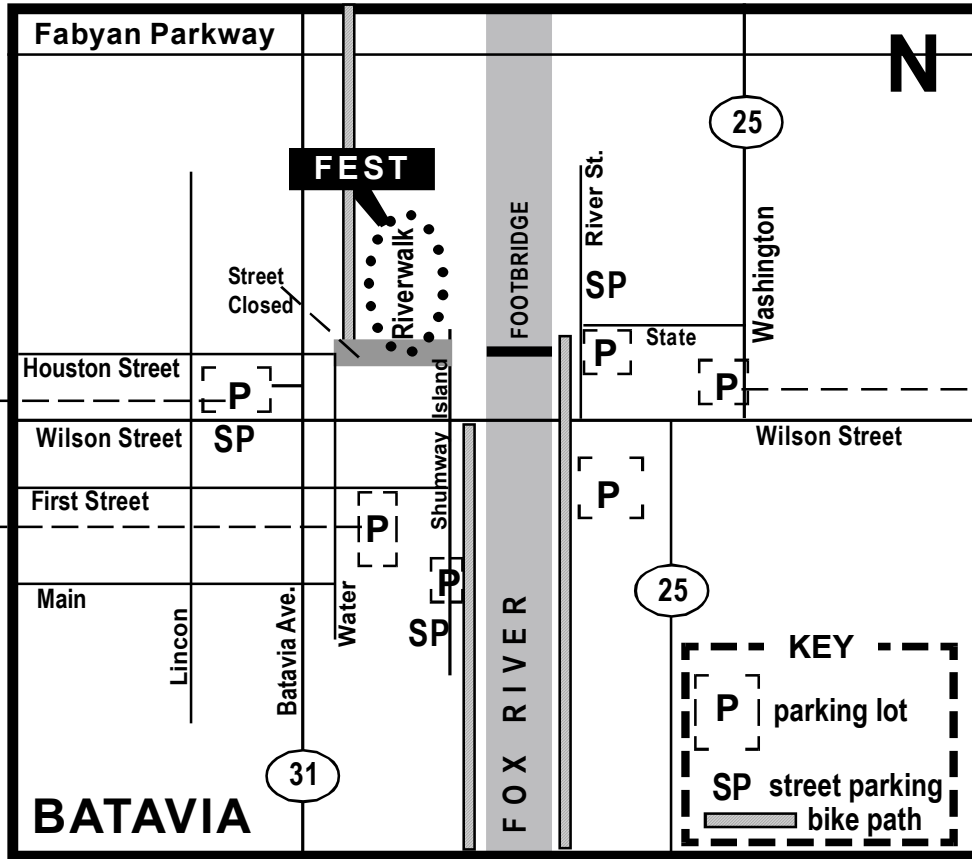

**PARKING
MAP FOR
DOWNTOWN
BATAVIA**

Lot behind Park District & School District Buildings

Large lot behind Batavia Bowl. Watch for signage on First Street

Baptist Church lot
NO parking on Sunday until Noon

BATAVIA

KEY
 [P] parking lot
 [SP] street parking
 — bike path