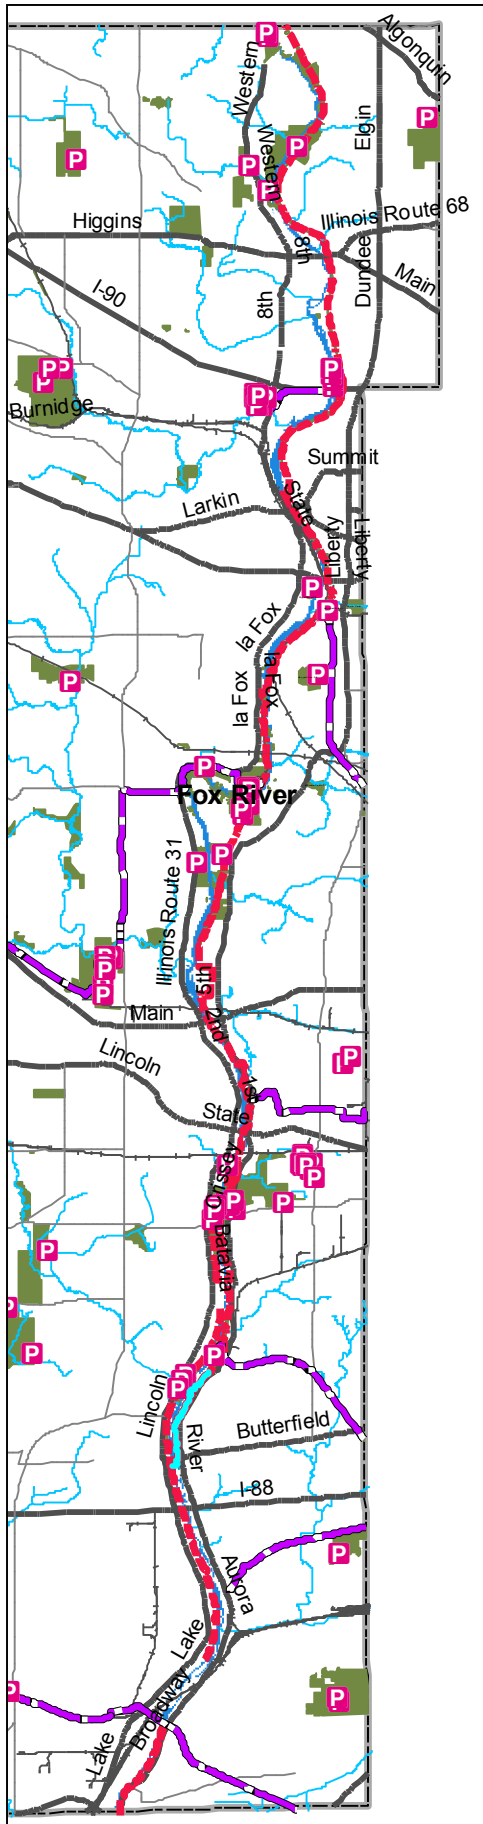

Fox River Trail

TRAIL SYSTEM MAP

38 miles / 101 acres

Legend

- - - Fox River Trail
- - - Regional Trail
- County Roads
- State Roads
- Railroads
- Creeks
- P Parking
- Forest Preserves